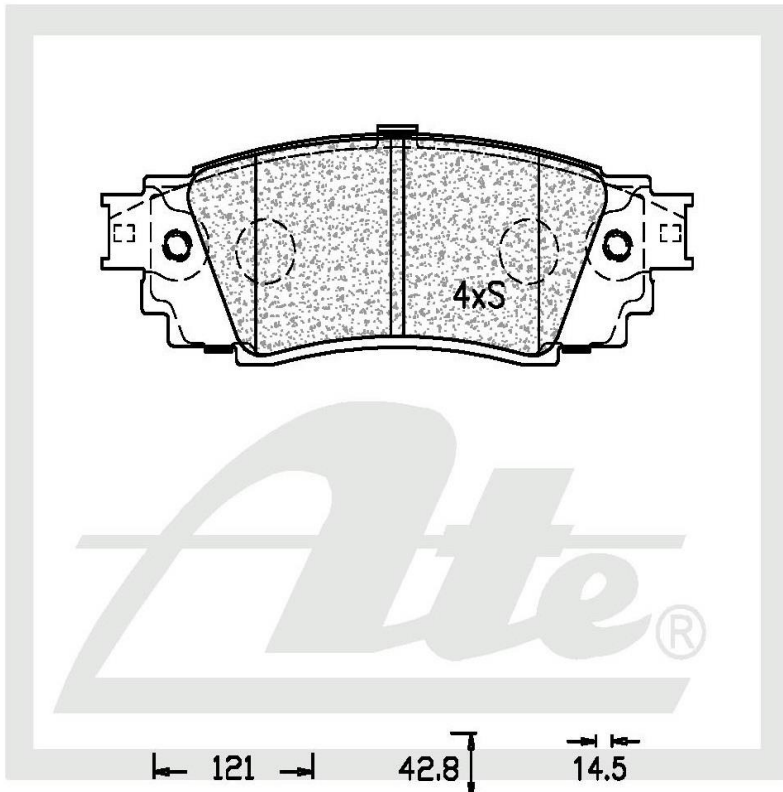

TECHNICAL BULLETIN
24 July 2019

ATE1339

(ATE and Teves are registered trademarks of Continental Teves AG & Co oHG and/or its affiliates in Frankfurt Germany and other Countries)

NEW PART NUMBER UPDATE

Drawing